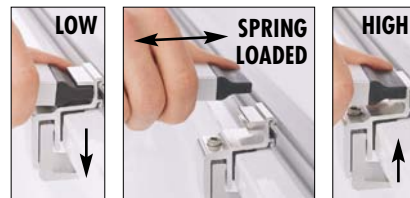

Industry's Best Warranty

www.extang.com

A truck lovers' favorite "truck stop"

Your tailgate easily opens with tonneau installed.

Rotating rear rail allows tarp to tighten snugly

Great Extang Engineering is hard at work here. You simply release the levers on both corners, tilt rear rail up, hook tarp in the rail's groove and click it down. You can feel the "snap" effect and see the tarp tighten snugly.

Spring-loaded Monster Bow ends offer easy install & never fall off

The MONSTER BOWS™ ends are spring loaded for easy installation. They will never fall off at any speed or even with the roughest driving conditions. Simply push and hold on one end and let the other end slide on using the spring action. They are Extang engineered for simplicity, speed of install and everyday convenience and confidence.

Bow height adjustment

Extang's MONSTER BOWS™ quickly spring on and off with no tools. It's fast and easily done with one hand. The TUFFKLAMPS™ allow two bow heights: HIGH for maximum water shedding in harsh weather, and for improved gas mileage. LOW for sporty good looks and cold weather tonneau attachment.