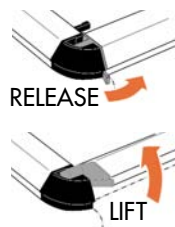

Industry's Best Warranty

www.extang.com

A truck lovers' favorite "truck stop"

Your tailgate easily opens with tonneau installed.

Rotating rear rail allows tarp to tighten snugly

Great Extang Engineering is hard at work here. You simply release the levers on both corners, tilt rear rail up, hook tarp in the rail's groove and click it down. You can feel the "snap" effect and see the tarp tighten snugly.

Spring-loaded Monster Bow ends offer easy install & never fall off

The MONSTER BOWS™ ends are spring loaded for easy installation. They will never fall off at any speed or even with the roughest driving conditions. Simply push and hold on one end and let the other end slide on using the spring action. They are Extang engineered for simplicity, speed of install and everyday convenience and confidence.

Bow height adjustment

Extang's MONSTER BOWS™ quickly spring on and off with no tools. It's fast and easily done with one hand. The TUFFKLAMPS™ allow two bow heights: HIGH for maximum water shedding in harsh weather, and for improved gas mileage. LOW for sporty good looks and cold weather tonneau attachment.