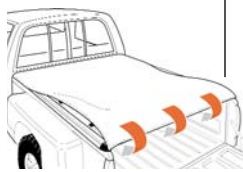

**NO DRILLING
NO DAMAGE
TO TRUCK**

**SAVES GAS
COULD PAY
FOR ITSELF!**

**TUFF
TONNO™**

*Features an engineered
"rotating tail rail" that
clicks down and tightens
your tarp for an easier fit and
head turning good looks*

*- Smooth edge
- No snaps*

**ROTATING
TAIL RAIL**

*Clicks
down for
an easy
tight fit.*

ENGINEERED TO BE SUPERIOR:

- New rotating rear-end rail engineered for easier fit and tighter, better looks.
- New "SpringLock™" bows are easy to install and they'll never fall off...at any speed!
- NO drilling, NO damage! Fast install. No tools needed.
- The TuffTonno gives you a clean, smooth side with its "peel & seal" strip edging and rear rail system.
- New improved J45 strip is the world's strongest tarp attachment (see photo above).
- Extang continues its' race heritage with this highly improved TuffTonno. The original TuffTonno set a world speed record at Indy and is now at the Indy Hall of Fame. Race pros choose Extang.
- The industry's best warranty: Lifetime Frame and 10 Year Tarp!