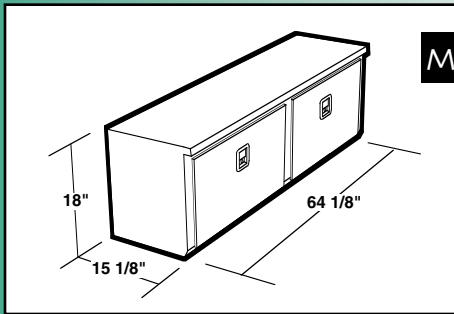

Super-Side Boxes

Steel

NOW IN STEEL & ALUMINUM!

Model 247-3 (white)

Door Opening Measures:
13.5"H x 42"W

Cu. Ft...7
Ship Wt...84 Lbs.

Model 291-3 (white)

Door Opening Measures:
13.5"H x 42"W

Cu. Ft...14
Ship Wt...145 Lbs.

Model 265-3 (white)

Door Opening Measures:
13.5"H x 26.25"W

Cu. Ft...10
Ship Wt...112 Lbs.

ALUMINUM

Aluminum Super-Side Boxes are also available in **BLACK ARMOR-TUF Powder Coat**.

**Model 347 (clear)
Model 347-5 (black)**

Door Opening Measures:
13.5"H x 40.75"W

Cu. Ft...7.6
Ship Wt...52 Lbs.

**Model 365 (clear)
Model 365-5 (black)**

Door Opening Measures:
13.5"H x 25.5"W

Cu. Ft...10.7
Ship Wt...66 Lbs.

**Model 391 (clear)
Model 391-5 (black)**

Door Opening Measures:
13.5"H x 40.75"W

Cu. Ft...14.9
Ship Wt...86 Lbs.

FOR FULL SIZE & MINI PICKUPS

Steel **JUMBO** Super-Side Box

**EXTRA
STORAGE
CAPACITY!**

**BRITISH WHITE
POWDER
COAT FINISH**