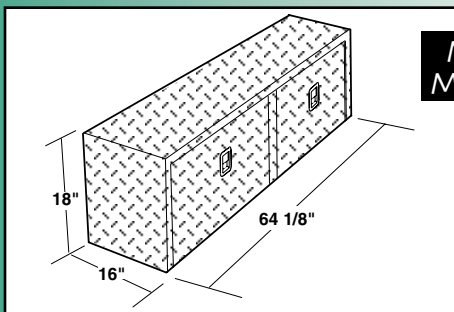

Super-Side Boxes

Steel

NOW IN STEEL & ALUMINUM!

Model 247-3 (white)

Door Opening Measures:
13.5"H x 42"W

Cu. Ft...7
Ship Wt...84 Lbs.

Model 291-3 (white)

Door Opening Measures:
13.5"H x 42"W

Cu. Ft...14
Ship Wt...145 Lbs.

Model 265-3 (white)

Door Opening Measures:
13.5"H x 26.25"W

Cu. Ft...10
Ship Wt...112 Lbs.

ALUMINUM

Aluminum Super-Side Boxes are also available in **BLACK ARMOR-TUF Powder Coat**.

**Model 347 (clear)
Model 347-5 (black)**

Door Opening Measures:
13.5"H x 40.75"W

Cu. Ft...7.6
Ship Wt...52 Lbs.

**Model 365 (clear)
Model 365-5 (black)**

Door Opening Measures:
13.5"H x 25.5"W

Cu. Ft...10.7
Ship Wt...66 Lbs.

**Model 391 (clear)
Model 391-5 (black)**

Door Opening Measures:
13.5"H x 40.75"W

Cu. Ft...14.9
Ship Wt...86 Lbs.

FOR FULL SIZE & MINI PICKUPS

Steel **JUMBO** Super-Side Box

**EXTRA
STORAGE
CAPACITY!**

**BRITISH WHITE
POWDER
COAT FINISH**