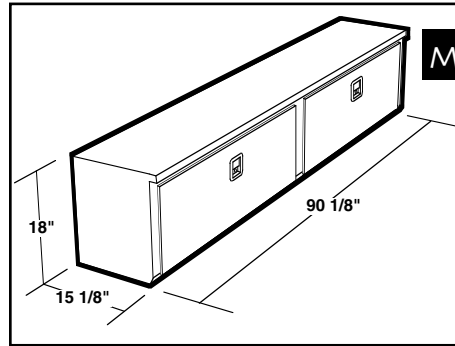

Super-Side Boxes

Steel

NOW IN STEEL & ALUMINUM!

Model 247-3 (white)

Door Opening Measures:
13.5"H x 42"W

Cu. Ft...7
Ship Wt...84 Lbs.

Model 291-3 (white)

Door Opening Measures:
13.5"H x 42"W

Cu. Ft...14
Ship Wt...145 Lbs.

Model 265-3 (white)

Door Opening Measures:
13.5"H x 26.25"W

Cu. Ft...10
Ship Wt...112 Lbs.

ALUMINUM

Aluminum Super-Side Boxes are also available in **BLACK ARMOR-TUF Powder Coat**.

**Model 347 (clear)
Model 347-5 (black)**

Door Opening Measures:
13.5"H x 40.75"W

Cu. Ft...7.6
Ship Wt...52 Lbs.

**Model 365 (clear)
Model 365-5 (black)**

Door Opening Measures:
13.5"H x 25.5"W

Cu. Ft...10.7
Ship Wt...66 Lbs.

SAME EXCLUSIVE FEATURES & BENEFITS AS OUR STEEL HI-SIDE BOXES ON PAGES 18-19 BUT WITH EVEN MORE STORAGE SPACE!

Model 297-3 (white)

Door Opening Measures:
19.5"H x 44"W

Cu. Ft...21
Ship Wt...178 Lbs.

A FULL 6 INCHES TALLER AND WIDER THAN OUR LARGEST SUPER-SIDE BOX WITH 1/3 MORE STORAGE SPACE!