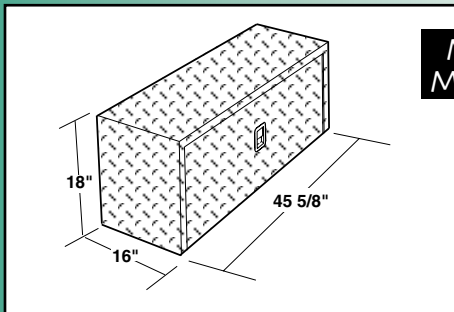

Super-Side Boxes

Steel

NOW IN STEEL & ALUMINUM!

Model 247-3 (white)

Door Opening Measures:
13.5"H x 42"W

Cu. Ft...7
Ship Wt...84 Lbs.

Model 291-3 (white)

Door Opening Measures:
13.5"H x 42"W

Cu. Ft...14
Ship Wt...145 Lbs.

Model 265-3 (white)

Door Opening Measures:
13.5"H x 26.25"W

Cu. Ft...10
Ship Wt...112 Lbs.

ALUMINUM

Aluminum Super-Side Boxes are also available in **BLACK ARMOR-TUF Powder Coat**.

**Model 347 (clear)
Model 347-5 (black)**

Door Opening Measures:
13.5"H x 40.75"W

Cu. Ft...7.6
Ship Wt...52 Lbs.

**Model 365 (clear)
Model 365-5 (black)**

Door Opening Measures:
13.5"H x 25.5"W

Cu. Ft...10.7
Ship Wt...66 Lbs.

**Model 391 (clear)
Model 391-5 (black)**

Door Opening Measures:
13.5"H x 40.75"W

Cu. Ft...14.9
Ship Wt...86 Lbs.

FOR FULL SIZE & MINI PICKUPS

Steel **JUMBO** Super-Side Box

**EXTRA
STORAGE
CAPACITY!**

**BRITISH WHITE
POWDER
COAT FINISH**