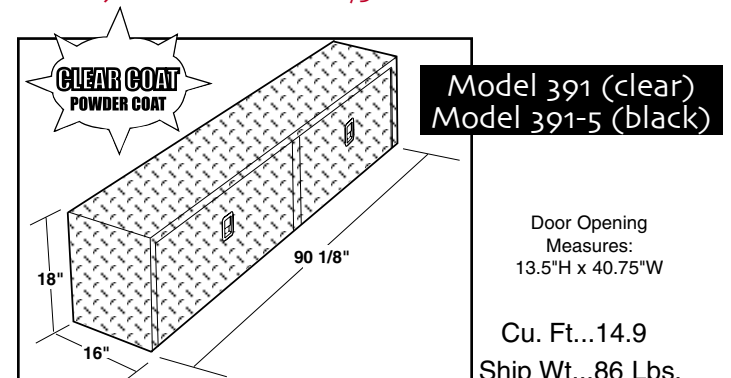

**Model 347 (clear)
Model 347-5 (black)**

Door Opening Measures:
13.5"H x 40.75"W

Cu. Ft...7.6
Ship Wt...52 Lbs.

**Model 365 (clear)
Model 365-5 (black)**

Door Opening Measures:
13.5"H x 25.5"W

Cu. Ft...10.7
Ship Wt...66 Lbs.

**Model 391 (clear)
Model 391-5 (black)**

Door Opening Measures:
13.5"H x 40.75"W

Cu. Ft...14.9
Ship Wt...86 Lbs.

FOR FULL SIZE & MINI PICKUPS

Steel **JUMBO** Super-Side Box

**EXTRA
STORAGE
CAPACITY!**

**BRITISH WHITE
POWDER
COAT FINISH**

Model 297-3 JUMBO Super-Side Boxes installed on a full size Chevy pickup.

EXCLUSIVE FEATURES & BENEFITS

- The ultimate side rail mounted storage box.
- Features powder coated aluminum doors, brushed stainless steel paddle handles and full length aluminum hinges.
- A full 6" taller than Super-Side Boxes.
- Great solution for storing large bulky tools and equipment on a full size pickup without taking up valuable bed space.
- Two Jumbo Super-Side Boxes will add 42 Cu. Ft. of secure storage space on your flatbed truck.

SAME EXCLUSIVE FEATURES & BENEFITS AS OUR STEEL HI-SIDE BOXES ON PAGES 18-19 BUT WITH EVEN MORE STORAGE SPACE!

Model 297-3 (white)

Door Opening Measures:
19.5"H x 44"W

Cu. Ft...21
Ship Wt...178 Lbs.

A FULL 6 INCHES TALLER AND WIDER THAN OUR LARGEST SUPER-SIDE BOX WITH 1/3 MORE STORAGE SPACE!