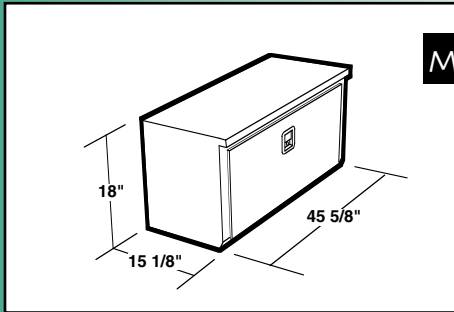

Super-Side Boxes

Steel

NOW IN STEEL & ALUMINUM!

Model 247-3 (white)

Door Opening Measures:
13.5"H x 42"W

Cu. Ft...7
Ship Wt...84 Lbs.

Model 291-3 (white)

Door Opening Measures:
13.5"H x 42"W

Cu. Ft...14
Ship Wt...145 Lbs.

Model 265-3 (white)

Door Opening Measures:
13.5"H x 26.25"W

Cu. Ft...10
Ship Wt...112 Lbs.

ALUMINUM

Aluminum Super-Side Boxes are also available in **BLACK ARMOR-TUF Powder Coat**.

**Model 347 (clear)
Model 347-5 (black)**

Door Opening Measures:
13.5"H x 40.75"W

Cu. Ft...7.6
Ship Wt...52 Lbs.

**Model 365 (clear)
Model 365-5 (black)**

Door Opening Measures:
13.5"H x 25.5"W

Cu. Ft...10.7
Ship Wt...66 Lbs.

**Model 391 (clear)
Model 391-5 (black)**

Door Opening Measures:
13.5"H x 40.75"W

Cu. Ft...14.9
Ship Wt...86 Lbs.

FOR FULL SIZE & MINI PICKUPS

Steel **JUMBO** Super-Side Box

**EXTRA
STORAGE
CAPACITY!**

**BRITISH WHITE
POWDER
COAT FINISH**