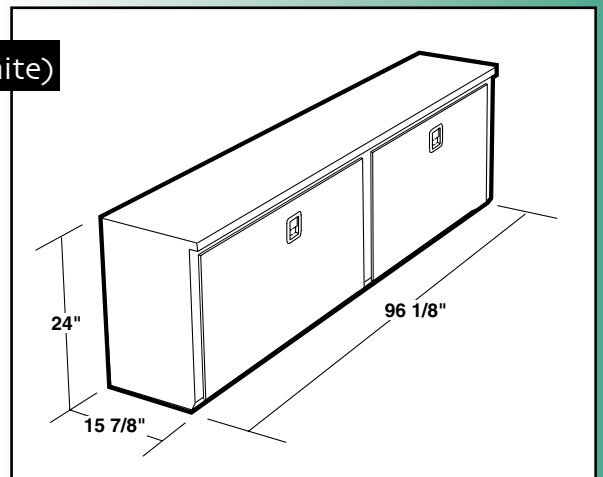

**Model 347 (clear)
Model 347-5 (black)**

Door Opening Measures:
13.5"H x 40.75"W

Cu. Ft...7.6
Ship Wt...52 Lbs.

**Model 365 (clear)
Model 365-5 (black)**

Door Opening Measures:
13.5"H x 25.5"W

Cu. Ft...10.7
Ship Wt...66 Lbs.

**Model 391 (clear)
Model 391-5 (black)**

Door Opening Measures:
13.5"H x 40.75"W

Cu. Ft...14.9
Ship Wt...86 Lbs.

FOR FULL SIZE & MINI PICKUPS

Steel **JUMBO** Super-Side Box

**EXTRA
STORAGE
CAPACITY!**

**BRITISH WHITE
POWDER
COAT FINISH**

Model 297-3 JUMBO Super-Side Boxes installed on a full size Chevy pickup.

EXCLUSIVE FEATURES & BENEFITS

- The ultimate side rail mounted storage box.
- Features powder coated aluminum doors, brushed stainless steel paddle handles and full length aluminum hinges.
- A full 6" taller than Super-Side Boxes.
- Great solution for storing large bulky tools and equipment on a full size pickup without taking up valuable bed space.
- Two Jumbo Super-Side Boxes will add 42 Cu. Ft. of secure storage space on your flatbed truck.

SAME EXCLUSIVE FEATURES & BENEFITS AS OUR STEEL HI-SIDE BOXES ON PAGES 18-19 BUT WITH EVEN MORE STORAGE SPACE!

Model 297-3 (white)

Door Opening Measures:
19.5"H x 44"W

Cu. Ft...21
Ship Wt...178 Lbs.

A FULL 6 INCHES TALLER AND WIDER THAN OUR LARGEST SUPER-SIDE BOX WITH 1/3 MORE STORAGE SPACE!